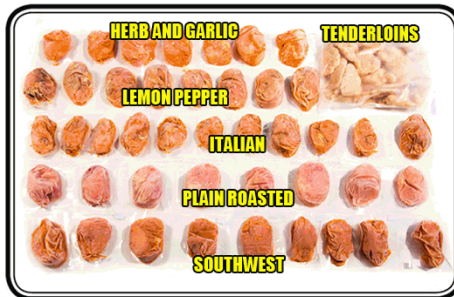

Butcher's Choice of Atlanta, Inc.

1241 Dayspring Trace
Lawrenceville, GA 30045

Open 7 Days a Week

9 AM to 8 PM By Appointment Only

www.butcherschoice.com

All beef, chicken, and pork sold by Butcher's Choice of Atlanta, Inc. is Inspected and approved by the USDA first. The Georgia Department of Agriculture inspects the product for a second time along with inspections of our vehicles and our main distribution center, ensuring nothing less than the highest quality product will be passed on to our customers.