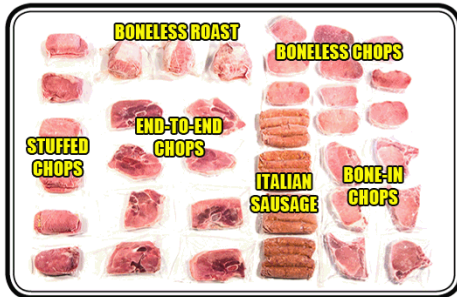

Butcher's Choice of Atlanta, Inc.

1241 Dayspring Trace
Lawrenceville, GA 30045

Open 7 Days a Week

9 AM to 8 PM By Appointment Only

www.butcherschoice.com

All beef, chicken, and pork sold by Butcher's Choice of Atlanta, Inc. is Inspected and approved by the USDA first. The Georgia Department of Agriculture inspects the product for a second time along with inspections of our vehicles and our main distribution center, ensuring nothing less than the highest quality product will be passed on to our customers.