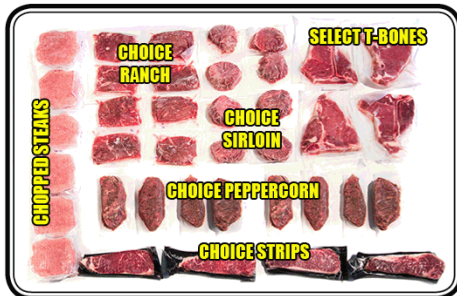

Butcher's Choice of Atlanta, Inc.

1241 Dayspring Trace
Lawrenceville, GA 30045

Open 7 Days a Week

9 AM to 8 PM By Appointment Only

www.butcherschoice.com

All beef, chicken, and pork sold by Butcher's Choice of Atlanta, Inc. is Inspected and approved by the USDA first. The Georgia Department of Agriculture inspects the product for a second time along with inspections of our vehicles and our main distribution center, ensuring nothing less than the highest quality product will be passed on to our customers.

MILL CREEK

BAND

YOU CAN BE A FACTOR IN OUR SUCCESS THIS YEAR,

by shopping with us now instead of the grocery store, you will enable our band members to focus on training, performing, and academics instead of sales.