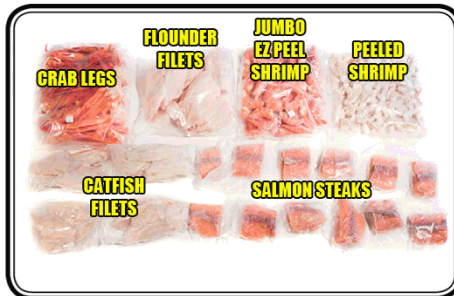

Butcher's Choice of Atlanta, Inc.

1241 Dayspring Trace
Lawrenceville, GA 30045

Open 7 Days a Week

9 AM to 8 PM By Appointment Only

www.butcherschoice.com

All beef, chicken, and pork sold by Butcher's Choice of Atlanta, Inc. is Inspected and approved by the USDA first. The Georgia Department of Agriculture inspects the product for a second time along with inspections of our vehicles and our main distribution center, ensuring nothing less than the highest quality product will be passed on to our customers.